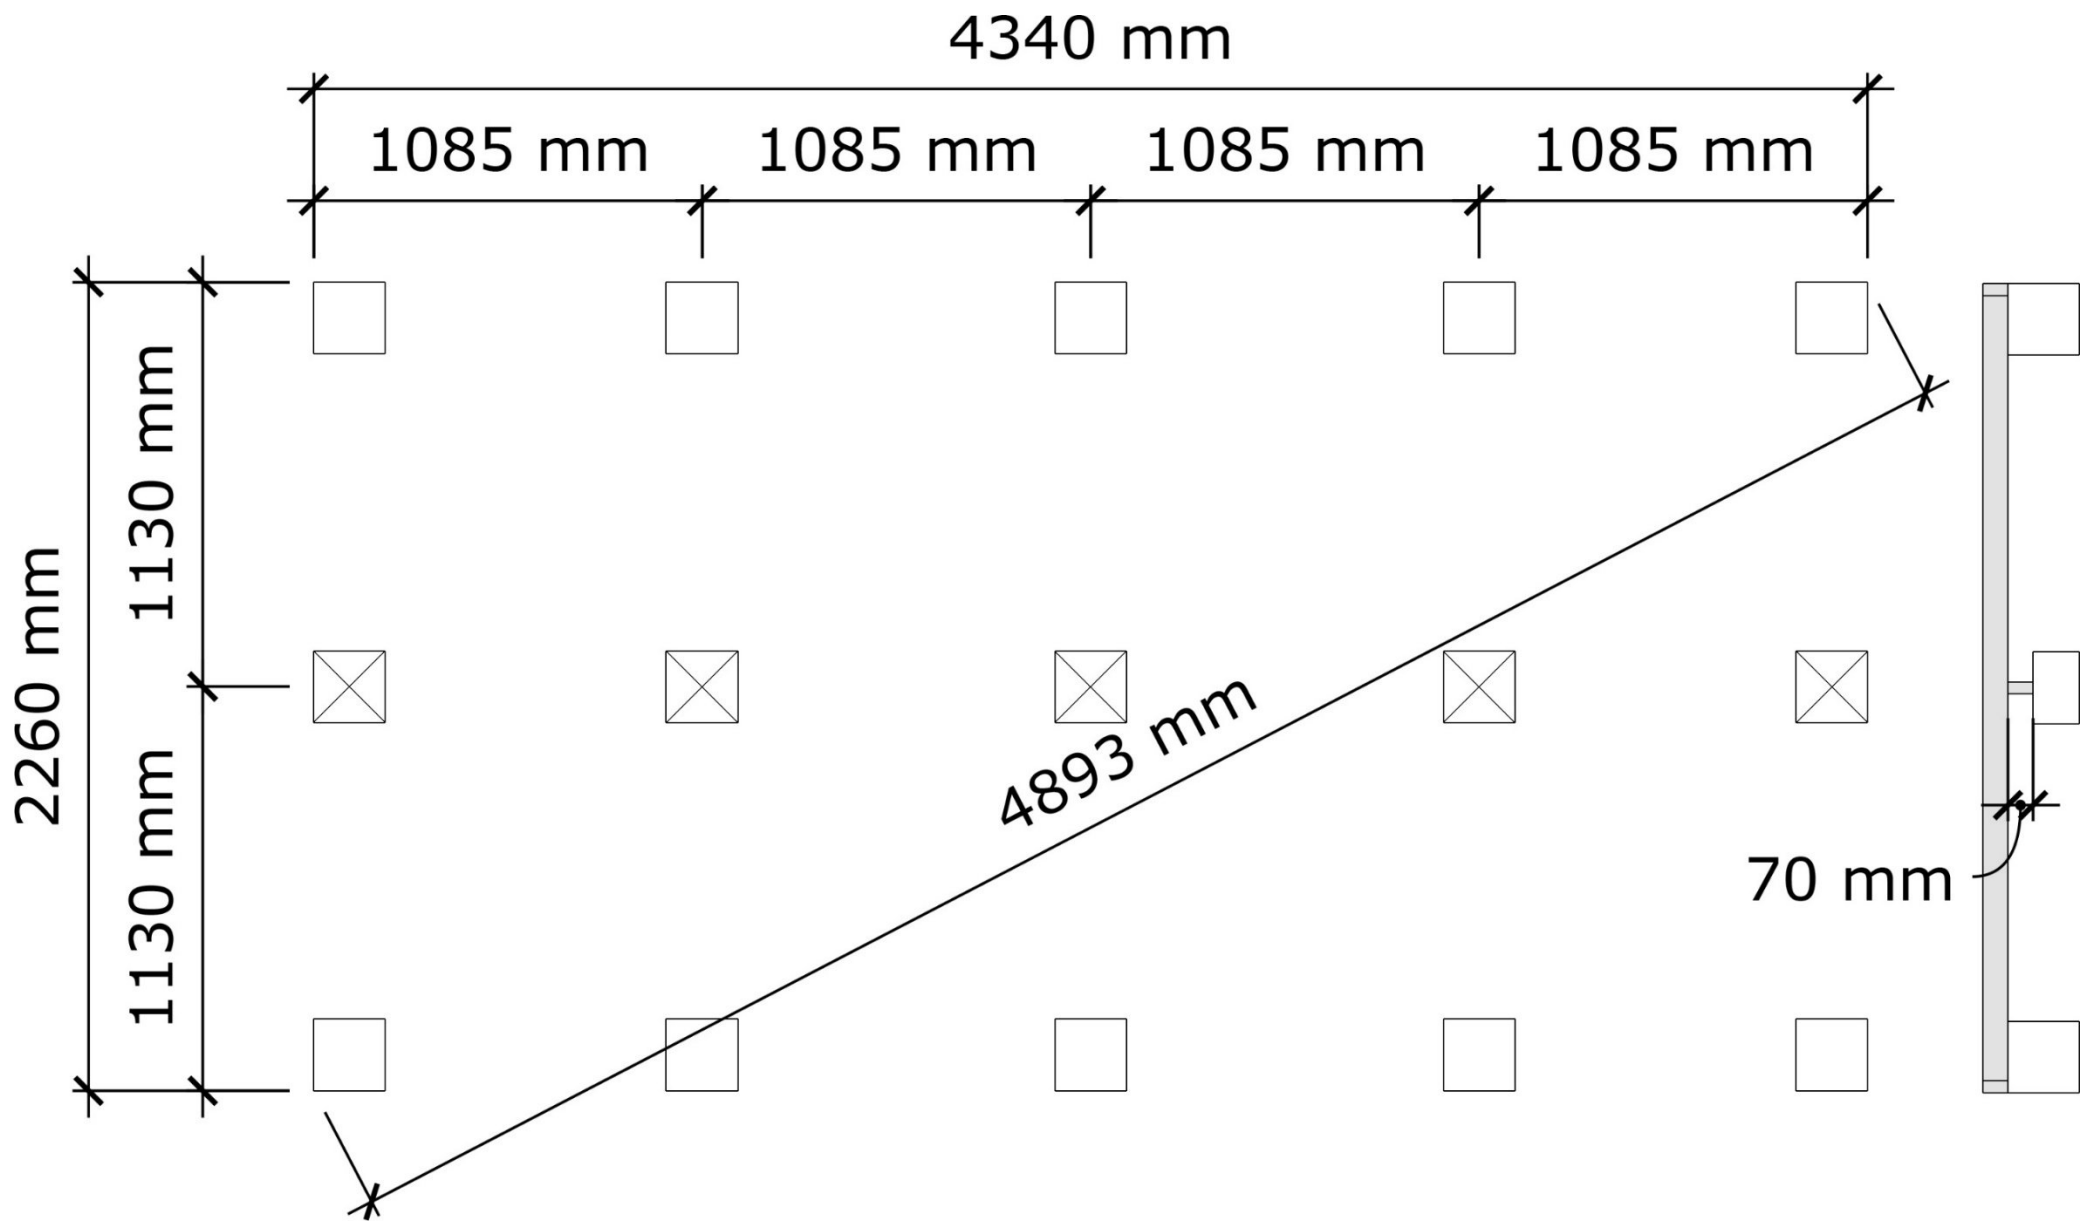

## Länna 10

(2017-02-07)

Pos.		Dim.	Length	Quantity	Art.no.
V1			2170mm	4pcs	FV191
V4H			1520mm	1pc	FV197
V4V			1520mm	1pc	FV196
G3			2260mm	2pcs	FV195
DD				1pc	FD034
1		34x70mm	2192mm	9pcs	SR3570426
2		34x70mm	4340mm	3pcs	SR3570427
3		17x95mm	4500mm	30pcs	RS020
4		34x45mm	4800mm	4pcs	SR3545087
5		43x120mm	1368mm	1pc	SR45120116

Pos.		Dim.	Length	Quantity	Art.no.
6		43x145mm	4740mm	2pcs	SR4514519
7		43x195mm	4740mm	1pc	SR45195004
8		17x120mm	1520mm	2pcs	PL1712306
9		17x120mm	2170mm	5pcs	PL1712304
10		17x95mm	1350mm	110pcs	RS018
11		16x95mm	2400mm	4pcs	TH1695003
12		16x95mm	1800mm	4pcs	TH1695001
13		14x45mm	2100mm	3pcs	SR144501
14		16x95mm	2100mm	12pcs	TH1695015
A		Ø5mm	60mm	150pcs	SK011
B		Ø2,3mm	60mm	1500pcs	SS403
C			400mm	2pcs	HK003
D				1pc	LH001
E				2pcs	LH002
F		13x60mm	220mm	2pcs	SB099
G		Ø4,2mm	40mm	8pcs	SB099
H				2pcs	IK071

• Pos 5 / 1pc  
Pos A / 4pcs

200 mm

200 mm

• Pos 4 / 1pc  
Pos B / 7 pcs

Pos 13 / 3pcs  
Pos B / 15pcs

• Pos 14 / 7pcs  
Pos B / 56pcs

• Pos 14 / 5pcs  
• Pos B / 40pcs

Pos DD / 1pc  
Pos C / 2pcs

Pos D / 1pc

Pos F / 2pcs  
Pos G / 8pcs

Pos E / 2pcs

Ø12mm

Ø75mm

• Pos H / 2pcs